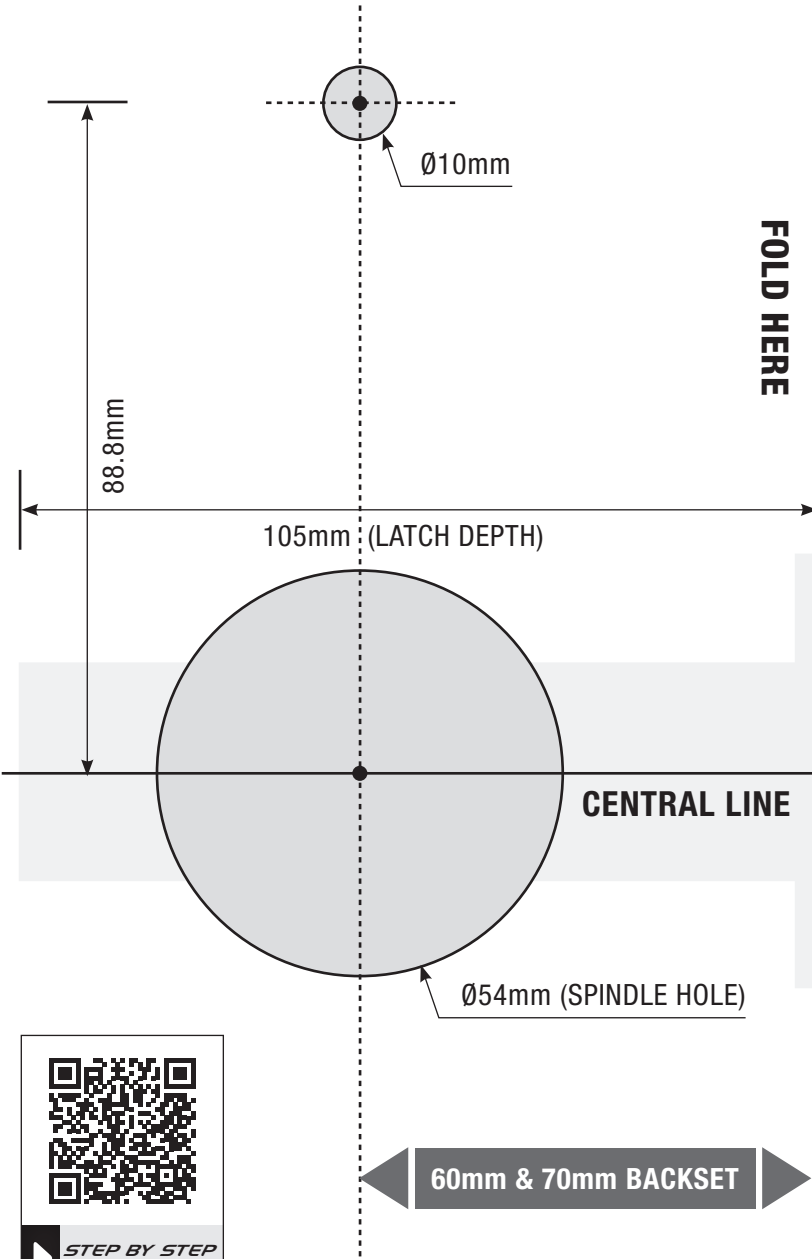

ELECTRONIC DEADBOLT DOOR TEMPLATE

WI-FI

FIT DOORS 33-50MM THICK

BACKSET: ADJUSTABLE 60MM & 70MM

69500GBLK

POSITION ON EDGE

FOLD HERE

CHISEL FACEPLATE FLUSH WITH DOOR EDGE

CAUTION!
POSITION CENTRE
OF DOOR EDGE
(Centre point is dependent
on door thickness)

60mm & 70mm BACKSET

STEP BY STEP
VIDEO GUIDE

EASY TO INSTALL

RATIO 1:1

STRIKE PLATE

ELECTRONIC DEADBOLT DOOR TEMPLATE

WI-FI

FIT DOORS 33-50MM THICK

BACKSET: ADJUSTABLE 60MM & 70MM

69500GBLK

POSITION ON EDGE

FOLD HERE

CHISEL FACEPLATE
FLUSH WITH DOOR EDGE

105mm (LATCH DEPTH)

CENTRAL LINE

Ø54mm (SPINDLE HOLE)

60mm & 70mm BACKSET

STEP BY STEP
VIDEO GUIDE
EASY TO INSTALL

RATIO 1:1

CAUTION!
POSITION CENTRE
OF DOOR EDGE
(Centre point is dependent
on door thickness)

STRIKE PLATE