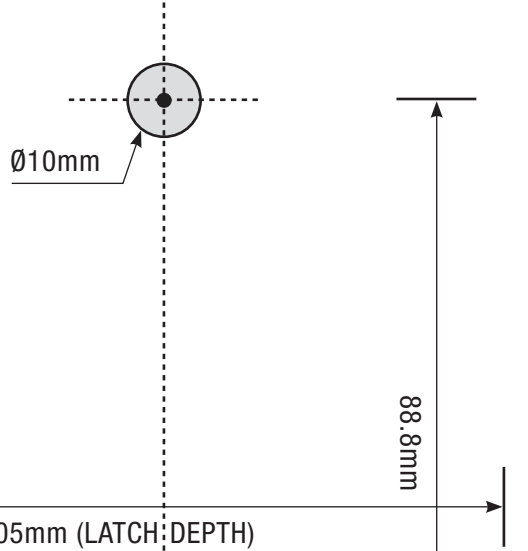

ELECTRONIC DEADBOLT DOOR TEMPLATE

WI-FI

FIT DOORS 33-50MM THICK

BACKSET: ADJUSTABLE 60MM & 70MM

69500GBLK

POSITION ON EDGE

FOLD HERE

CHISEL FACEPLATE FLUSH WITH DOOR EDGE

CAUTION!
POSITION CENTRE
OF DOOR EDGE
(Centre point is dependent
on door thickness)

60mm & 70mm BACKSET

STEP BY STEP
VIDEO GUIDE

EASY TO INSTALL

RATIO 1:1

STRIKE PLATE

ELECTRONIC DEADBOLT DOOR TEMPLATE

WI-FI

FIT DOORS 33-50MM THICK

BACKSET: ADJUSTABLE 60MM & 70MM

69500GBLK

POSITION ON EDGE

FOLD HERE

CHISEL FACEPLATE
FLUSH WITH DOOR EDGE

105mm (LATCH DEPTH)

CENTRAL LINE

Ø54mm (SPINDLE HOLE)

60mm & 70mm BACKSET

STEP BY STEP
VIDEO GUIDE
EASY TO INSTALL

RATIO 1:1

CAUTION!
POSITION CENTRE
OF DOOR EDGE
(Centre point is dependent
on door thickness)

STRIKE PLATE