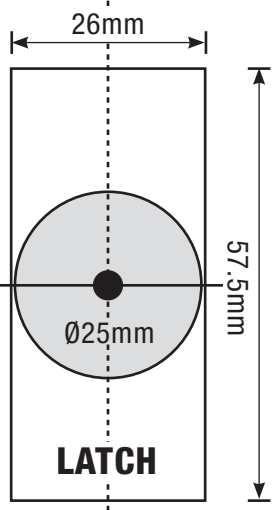

ELECTRONIC DEADBOLT DOOR TEMPLATE

WI-FI

FIT DOORS 33-50MM THICK

BACKSET: ADJUSTABLE 60MM & 70MM

69500GBLK

POSITION ON EDGE

FOLD HERE

CHISEL FACEPLATE FLUSH WITH DOOR EDGE

CAUTION!
POSITION CENTRE
OF DOOR EDGE
(Centre point is dependent
on door thickness)

60mm & 70mm BACKSET

STEP BY STEP
VIDEO GUIDE

EASY TO INSTALL

RATIO 1:1

STRIKE PLATE

ELECTRONIC DEADBOLT DOOR TEMPLATE

WI-FI

FIT DOORS 33-50MM THICK

BACKSET: ADJUSTABLE 60MM & 70MM

69500GBLK

POSITION ON EDGE

FOLD HERE

CHISEL FACEPLATE
FLUSH WITH DOOR EDGE

105mm (LATCH DEPTH)

CENTRAL LINE

Ø54mm (SPINDLE HOLE)

60mm & 70mm BACKSET

STEP BY STEP
VIDEO GUIDE
EASY TO INSTALL

RATIO 1:1

CAUTION!
POSITION CENTRE
OF DOOR EDGE
(Centre point is dependent
on door thickness)

STRIKE PLATE