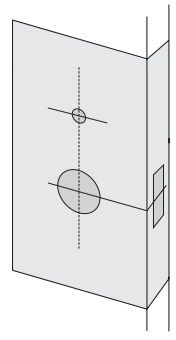

ELECTRONIC DEADBOLT DOOR TEMPLATE

WI-FI

FIT DOORS 33-50MM THICK

BACKSET: ADJUSTABLE 60MM & 70MM

69500GBLK

POSITION ON EDGE

FOLD HERE

CHISEL FACEPLATE FLUSH WITH DOOR EDGE

CAUTION!
POSITION CENTRE
OF DOOR EDGE
(Centre point is dependent
on door thickness)

60mm & 70mm BACKSET

STEP BY STEP
VIDEO GUIDE

EASY TO INSTALL

RATIO 1:1

STRIKE PLATE

ELECTRONIC DEADBOLT DOOR TEMPLATE

WI-FI

FIT DOORS 33-50MM THICK

BACKSET: ADJUSTABLE 60MM & 70MM

69500GBLK

POSITION ON EDGE

FOLD HERE

CHISEL FACEPLATE
FLUSH WITH DOOR EDGE

105mm (LATCH DEPTH)

CENTRAL LINE

Ø54mm (SPINDLE HOLE)

60mm & 70mm BACKSET

STEP BY STEP
VIDEO GUIDE
EASY TO INSTALL

RATIO 1:1

CAUTION!
POSITION CENTRE
OF DOOR EDGE
(Centre point is dependent
on door thickness)

STRIKE PLATE