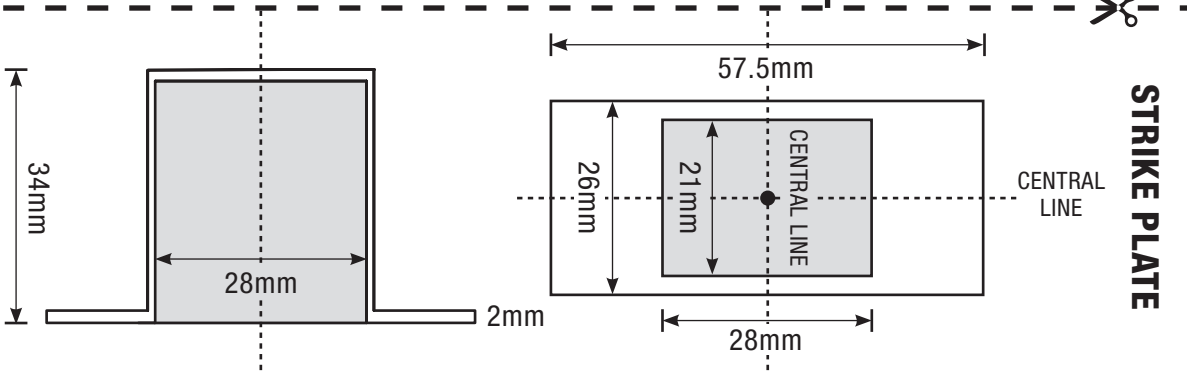

ELECTRONIC DEADBOLT DOOR TEMPLATE

WI-FI

FIT DOORS 33-50MM THICK

BACKSET: ADJUSTABLE 60MM & 70MM

69500GBLK

POSITION ON EDGE

FOLD HERE

CHISEL FACEPLATE FLUSH WITH DOOR EDGE

CAUTION!
POSITION CENTRE
OF DOOR EDGE
(Centre point is dependent
on door thickness)

60mm & 70mm BACKSET

STEP BY STEP
VIDEO GUIDE

EASY TO INSTALL

RATIO 1:1

STRIKE PLATE

ELECTRONIC DEADBOLT DOOR TEMPLATE

WI-FI

FIT DOORS 33-50MM THICK

BACKSET: ADJUSTABLE 60MM & 70MM

69500GBLK

POSITION ON EDGE

FOLD HERE

CHISEL FACEPLATE
FLUSH WITH DOOR EDGE

105mm (LATCH DEPTH)

CENTRAL LINE

Ø54mm (SPINDLE HOLE)

60mm & 70mm BACKSET

STEP BY STEP
VIDEO GUIDE
EASY TO INSTALL

RATIO 1:1

CAUTION!
POSITION CENTRE
OF DOOR EDGE
(Centre point is dependent
on door thickness)

STRIKE PLATE