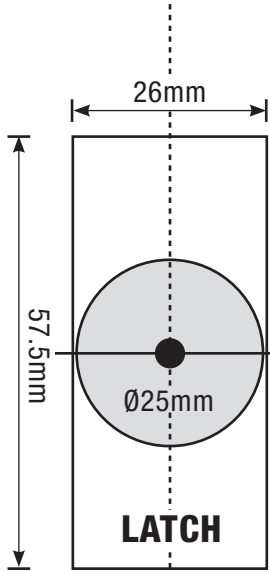

ELECTRONIC DEADBOLT DOOR TEMPLATE

WI-FI

FIT DOORS 33-50MM THICK

BACKSET: ADJUSTABLE 60MM & 70MM

69500GBLK

POSITION ON EDGE

FOLD HERE

CHISEL FACEPLATE FLUSH WITH DOOR EDGE

CAUTION!
POSITION CENTRE
OF DOOR EDGE
(Centre point is dependent
on door thickness)

60mm & 70mm BACKSET

STEP BY STEP
VIDEO GUIDE

EASY TO INSTALL

RATIO 1:1

STRIKE PLATE

ELECTRONIC DEADBOLT DOOR TEMPLATE

WI-FI

FIT DOORS 33-50MM THICK

BACKSET: ADJUSTABLE 60MM & 70MM

69500GBLK

POSITION ON EDGE

FOLD HERE

CHISEL FACEPLATE
FLUSH WITH DOOR EDGE

105mm (LATCH DEPTH)

CENTRAL LINE

Ø54mm (SPINDLE HOLE)

60mm & 70mm BACKSET

STEP BY STEP
VIDEO GUIDE
EASY TO INSTALL

RATIO 1:1

CAUTION!
POSITION CENTRE
OF DOOR EDGE
(Centre point is dependent
on door thickness)

STRIKE PLATE