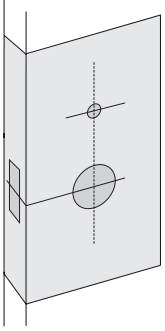

ELECTRONIC DEADBOLT DOOR TEMPLATE

WI-FI

FIT DOORS 33-50MM THICK

BACKSET: ADJUSTABLE 60MM & 70MM

69500GBLK

POSITION ON EDGE

FOLD HERE

CHISEL FACEPLATE FLUSH WITH DOOR EDGE

CAUTION!
POSITION CENTRE
OF DOOR EDGE
(Centre point is dependent
on door thickness)

60mm & 70mm BACKSET

STEP BY STEP
VIDEO GUIDE

EASY TO INSTALL

RATIO 1:1

STRIKE PLATE

ELECTRONIC DEADBOLT DOOR TEMPLATE

WI-FI

FIT DOORS 33-50MM THICK

BACKSET: ADJUSTABLE 60MM & 70MM

69500GBLK

POSITION ON EDGE

FOLD HERE

CHISEL FACEPLATE
FLUSH WITH DOOR EDGE

105mm (LATCH DEPTH)

CENTRAL LINE

Ø54mm (SPINDLE HOLE)

60mm & 70mm BACKSET

STEP BY STEP
VIDEO GUIDE
EASY TO INSTALL

RATIO 1:1

CAUTION!
POSITION CENTRE
OF DOOR EDGE
(Centre point is dependent
on door thickness)

STRIKE PLATE