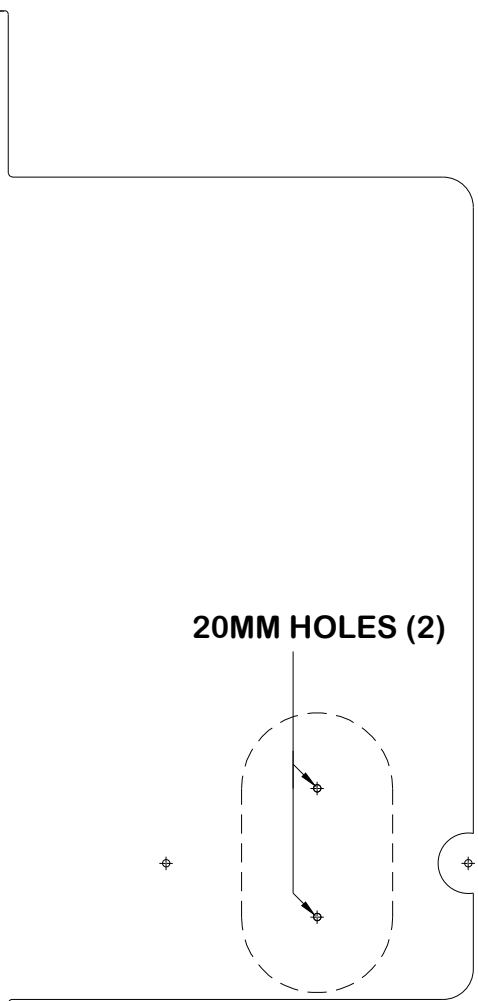

**LEMAAR 45MM
ROLLER MORTICE
LOCK
MODEL 24520**

FOLD ALONG DOOR EDGE

Note: When printing PDF, ensure the PDF is printed as ACTUAL SIZE*