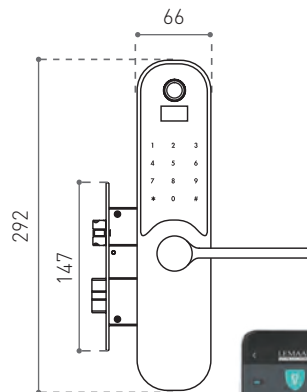

HOME SOLUTIONS
SMART LOCK

LEMAAR
VISION ELECTRONICS

A SMART SOLUTION

RADIUS

STAINLESS STEEL MORTICE LOCK

✓ Added security ✓ High quality

RADIUS SMART LOCK

59100GBLK

Performs all functions in one lock:
Entrance / Privacy / Passage

MATCHING RANGE

ORBA

✓ Privacy ✓ Passage

✓ Entrance Set ✓ Deadbolt

DOOR THICKNESS 33-50MM

CONNECTIVITY WI-FI

LOCK TYPE MORTICE LOCK