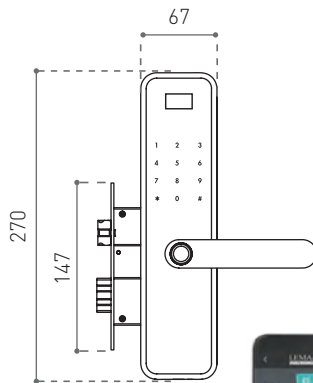

STAINLESS STEEL MORTICE LOCK

- ✔ Added security
- ✔ High quality

RECTANGLE SMART LOCK 59200GBLK

Performs all functions in one lock:
Entrance / Privacy / Passage

MATCHING RANGE METZ / PALMA

- ✔ Privacy
- ✔ Passage
- ✔ Entrance Set
- ✔ Deadbolt